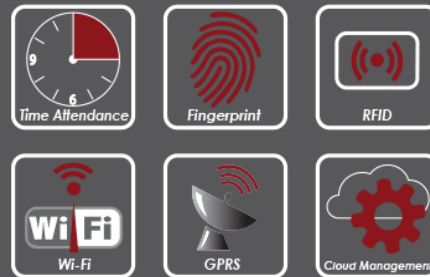

# Viper S922

Time & Attendance  
Mobile with GPRS

## Overview:

The Viper S922 is specifically designed for off-site workforce time management, such as construction sites, logistic industries, agricultural establishment and mining industry. A rugged rubber casing with handle for ease-of-use and protection that are shock and water resistant.