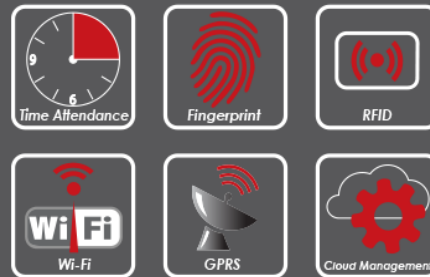

# Viper S922

Time & Attendance  
Mobile with GPRS

## Overview:

The Viper S922 is specifically designed for off-site workforce time management, such as construction sites, logistic industries, agricultural establishment and mining industry. A rugged rubber casing with handle for ease-of-use and protection that are shock and water resistant.