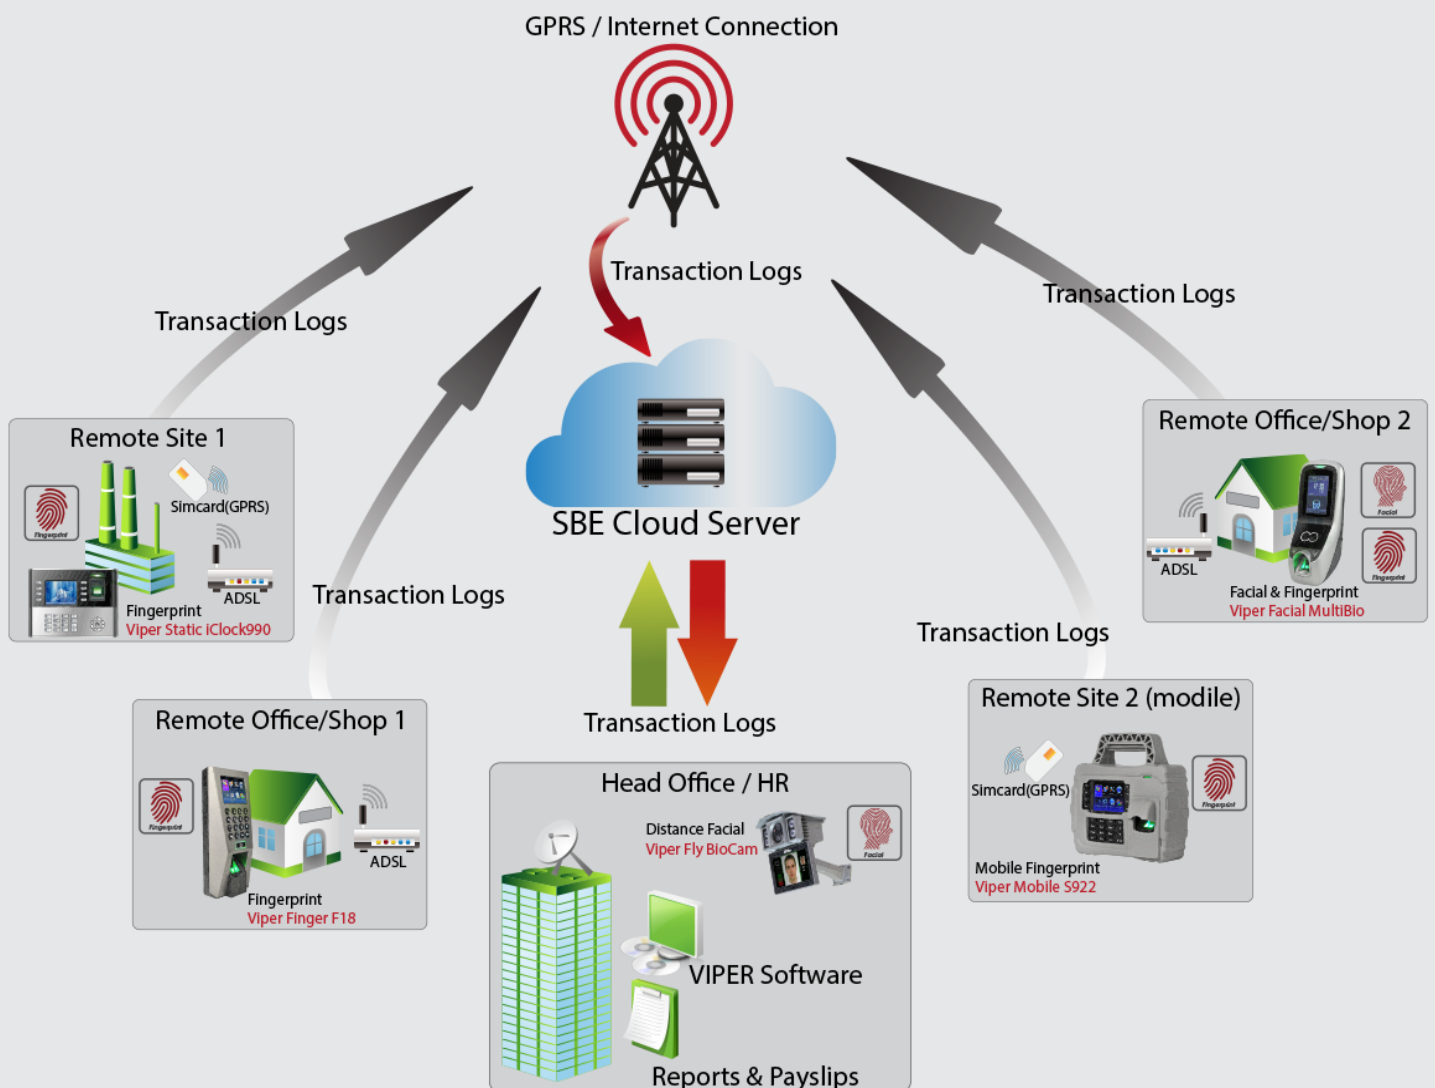

It's About Time

Franchise Solution

Overview:

Companies with a franchise like setup, whereby they have multiple stores, offices or remote sites reporting back to a head office or central operations centre.

Process:

- Install Fingerprint or Facial devices at each remote site.
- All devices connect via ADSL or GPRS connection to SBE Cloud Server.
- Transactions are stored on the cloud server.
- Head Office will have the local installed software, and process reports and payslips